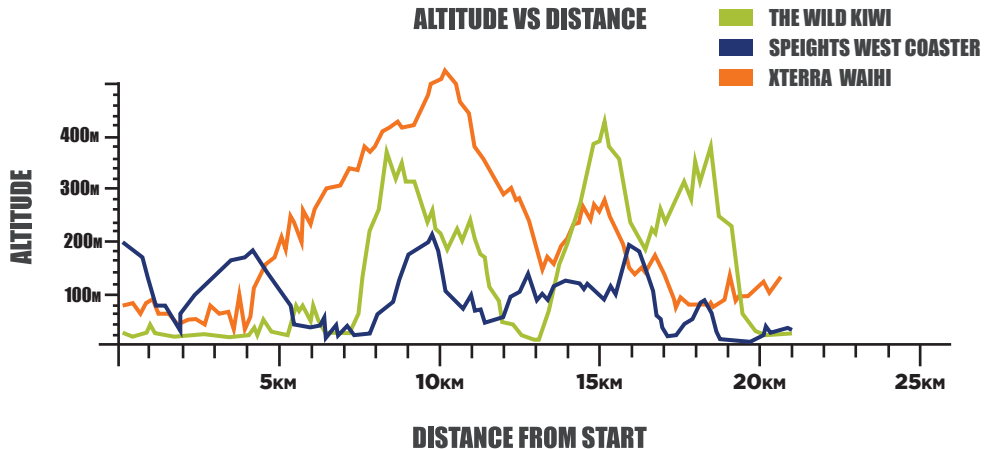

HANDY COMPARISON CHART

WILD KIWI - WEST COASTER - XTERRA WAIHI

TOTAL SPORT TOUGHNESS FACTOR (TStf) 1-10 SCALE

WILD KIWI

TStf: 9
 Distance: 21.01km
 Rise/Fall: 1244
 Record time: 2:10:49
 BONUS: 1000 stairs up & down

XTERRA Waihi

TStf: 7
 Distance: 20.5km
 Rise/Fall: 980m
 Record time: 1:28:31
 BONUS: Free 500m!

West Coaster

TStf: 7
 Distance: 21.66km
 Rise/Fall: 699/861m
 Record time: 1:49:46
 BONUS: Final 1km on sand dunes